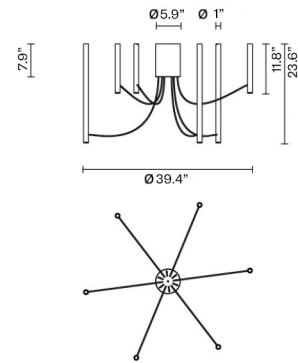

Ari

F55A08A02

Marco Spatti & Marco Pietro Ricci

Description

Ari is a modernist, deconstructed chandelier system that can be scaled and configured to any application and aesthetic. Black anodized finish with black PVC cable.
6 Light Chandelier includes 3 x 11.8" and 3 x 23.6" elements

Dimensions

Voltage

120-277 (UNV)

Dimmable LED

0-10V

Material

Aluminum

Light source

LED 6x3.4W- 2700K
6 x 362lumens
Cri 90

Available structure colours

- Black
- Also offered in white, bronze or custom colors.

Included accessories

LED
Dimmable driver

Weight Lamp

Net: 6.82 kg

Packaging

Gross weight: 0 kg
Volume: 0 m³
Number of boxes: 1

Specs

IP20 **DRY** 