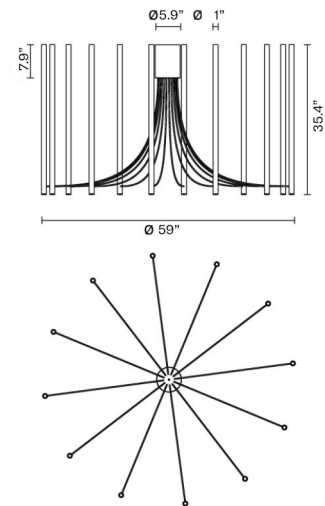

Weight Lamp

Net: 14.62kg

Packaging

Gross weight: 0 kg
Volume: 0 m³
Number of boxes: 1

Specs

IP20 **DRY** 

Dimensions

Material