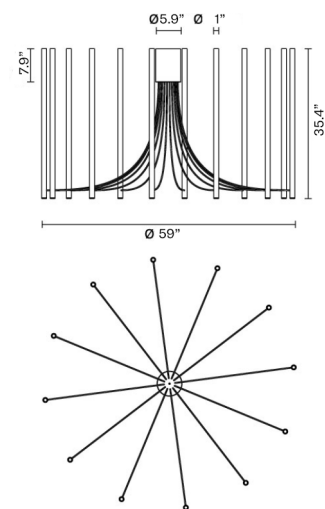

Weight Lamp

Net: 14.62 kg

Packaging

Gross weight: 0 kg
Volume: 0 m³
Number of boxes: 1

Specs

IP20 **DRY** 

Dimensions

Material