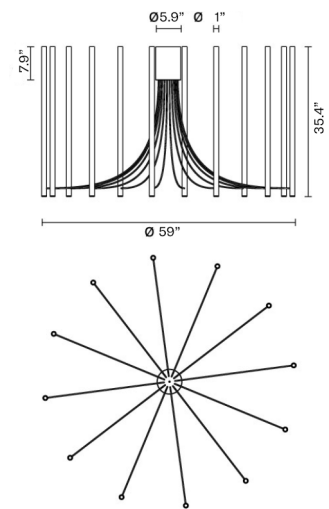

Voltage

120-277 (UNV)

Dimmable LED

0-10V

Light source

LED 12x3.4W- 2700K
12 x 362lumens
Cri 90

Dimensions

Material