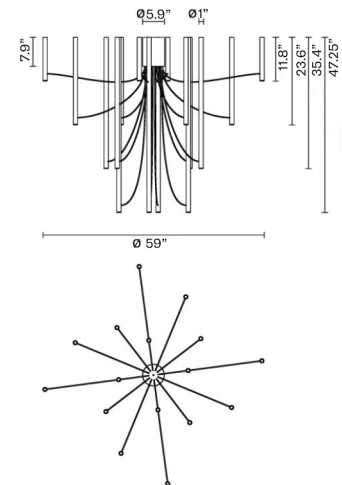

Ari

F55A11A01

Marco Spatti & Marco Pietro Ricci

Description

Ari is a modernist, deconstructed chandelier system that can be scaled and configured to any application and aesthetic. White anodized finish with white PVC cable.
16 Light Chandelier includes 4 elements of each length- 11.8", 23.6", 35.4" and 47.25"

Weight Lamp

Net: 18.14 kg

Packaging

Gross weight: 0 kg
Volume: 0 m³
Number of boxes: 1

Specs

IP20 **DRY** 

Dimensions

Material