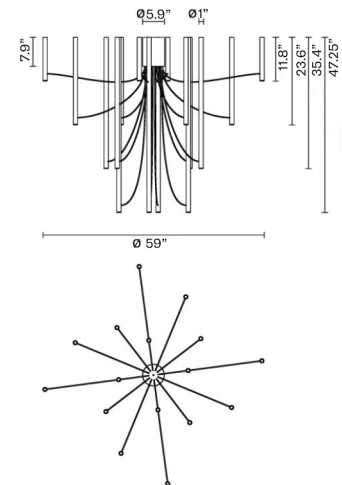

Ari

F55A12A01

Marco Spatti & Marco Pietro Ricci

Description

Ari is a modernist, deconstructed chandelier system that can be scaled and configured to any application and aesthetic. White anodized finish with white PVC cable.
16 Light Chandelier includes 4 elements of each length- 11.8", 23.6", 35.4" and 47.25"

Weight Lamp

Net: 18.14 kg

Packaging

Gross weight: 0 kg
Volume: 0 m³
Number of boxes: 1

Specs

IP20 **DRY** 

Dimensions

Material