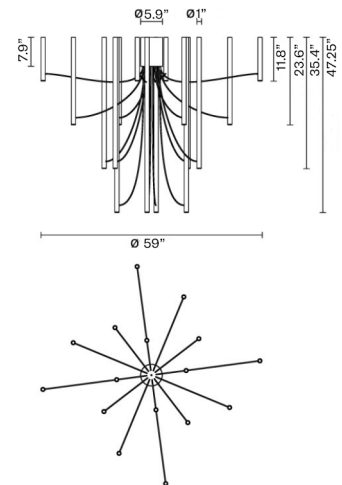

Ari

**F55A12A02**

Marco Spatti & Marco Pietro Ricci

**Description**

Ari is a modernist, deconstructed chandelier system that can be scaled and configured to any application and aesthetic. Black anodized finish with black PVC cable. 16 Light Chandelier includes 4 elements of each length- 11.8", 23.6", 35.4" and 47.25"

**Weight Lamp**

Net: 18.14 kg

**Packaging**

Gross weight: 0 kg  
Volume: 0 m<sup>3</sup>  
Number of boxes: 1

**Specs**

IP20 **DRY** 

**Dimensions**

**Material**