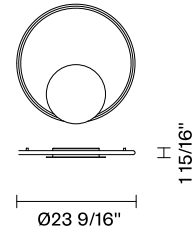

Olympic F45

F45G21A01

Lorenzo Truant

Fixture type

Project name

Description

2700K Wall/ceiling lamp with white painted aluminum structure and plastic material diffuser.

Voltage

120-277V (UNV)

Dimmable

0-10V

Specs

DRY

Light source and Technical

Lamp type: LED 1 x 36W

Wattage: 36W

Color temperature: 2700K Delivered

CRI: 90+

Lumens: 3260 Delivered

Dimensions

Material

Aluminum, Plastic

Color

White

Collection variations include: 24", 31.5", 43" or 54.5" diameters; 2700K, 3200K, or 3700K color temperatures; white or bronze finish