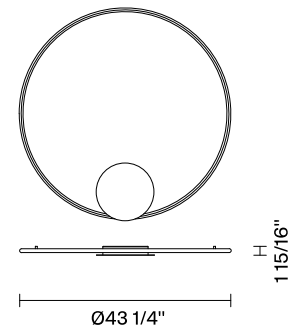

Olympic F45

F45G43A01

Lorenzo Truant

Fixture type

Project name

Dimensions

Description

3700K Wall/ceiling lamp with white painted aluminum structure and plastic material diffuser.

Wattage: 65W

Color temperature: 3700K Delivered

CRI: 90+

Lumens: 6120 Delivered

Material

Aluminum, Plastic

Color

White

Other colors available

Check online www.fabbian.us

Included accessories

LED 0-10V Dimmable electronic driver

Weight Lamp

7.1 lbs

Notes

Collection variations include: 24", 31.5", 43" or 54.5" diameters; 2700K, 3200K, or 3700K color temperatures; white or bronze finish