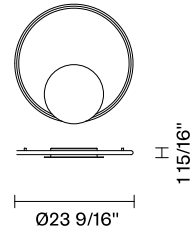

Olympic F45

F45G62A01

Lorenzo Truant

Fixture type

Project name

Description

3200K Wall/ceiling lamp with white painted aluminum structure and plastic material diffuser.

Voltage

120-277V (UNV)

Dimmable

0-10V

Specs

DRY

Light source and Technical

Lamp type: LED 1 x 36W

Wattage: 36W

Color temperature: 3200K Delivered

CRI: 90+

Lumens: 3260 Delivered

Dimensions

Material

Aluminum, Plastic

Color

White

Other colors available

Check online www.fabbian.us

Included accessories

LED 0-10V Dimmable electronic driver

Weight Lamp

4.4 lbs

Notes

Collection variations include: 24", 31.5", 43" or 54.5" diameters; 2700K, 3200K, or 3700K color temperatures; white or bronze finish