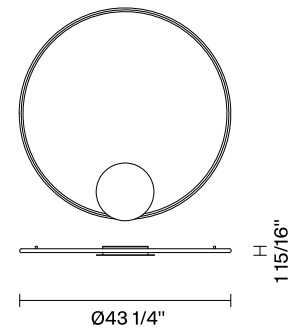

Olympic F45

F45G63A01

Lorenzo Truant

Fixture type

Project name

Dimensions

Material

Aluminum, Plastic

Notes

Collection variations include: 24", 31.5", 43" or 54.5" diameters; 2700K, 3200K, or 3700K color temperatures; white or bronze finish

Description

3200K Wall/ceiling lamp with white painted aluminum structure and plastic material diffuser.