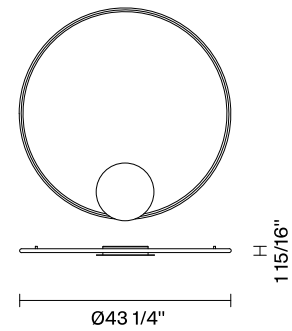

Olympic F45

F45G63A76

Lorenzo Truant

Fixture type

Project name

Dimensions

Description

3200K Wall/ceiling lamp with bronze anodized aluminum structure and plastic material diffuser.

Wattage: 65W

Color temperature: 3200K Delivered

CRI: 90+

Lumens: 6120 Delivered

Material

Aluminum, Plastic

Color

 Bronze

Other colors available

Check online www.fabbian.us

Included accessories

LED 0-10V Dimmable electronic driver

Weight Lamp

7.1 lbs

Notes

Collection variations include: 24", 31.5", 43" or 54.5" diameters; 2700K, 3200K, or 3700K color temperatures; white or bronze finish