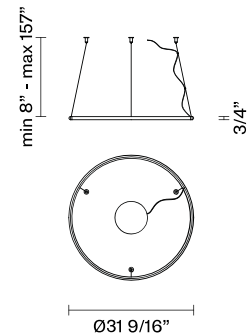

## Description

31" Diameter ring with white painted aluminium structure and diffuser. Ring Only Component. Requires Driver / Canopy.

## Dimensions