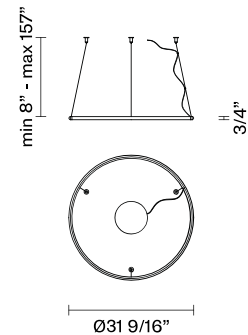

Olympic F45

F45A21V01

Lorenzo Truant

Fixture type

Project name

Description

31" Diameter ring with white painted aluminium structure and diffuser. Ring Only Component. Requires Driver / Canopy.

Voltage

Lumens: 4475 Delivered

Dimensions

Material

Aluminum, Plastic

Color

White

Other colors available

Check online www.fabbian.us