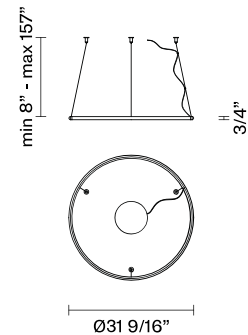

## Dimensions

## Description

31" Diameter ring with bronze painted aluminium structure and diffuser. Ring Only Component. Requires Driver / Canopy.