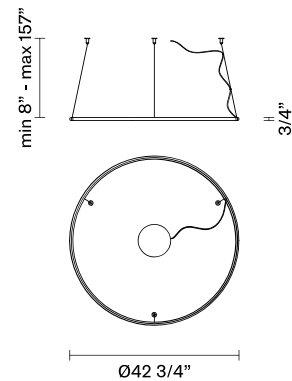

Material

Aluminum, Plastic

Color

White

Other colors available

Check online www.fabbian.us

Included accessories

LED

Not included accessories

Driver and canopy

Notes

Replaces Model F45A03V 01 Compatible with Lutron 96W HiLume Premier L3D0 24V Constant Voltage PWM 0.1% and Soft on / FadeToBlack Reference www.fabbian.us for drivers,connectors, and other system options.