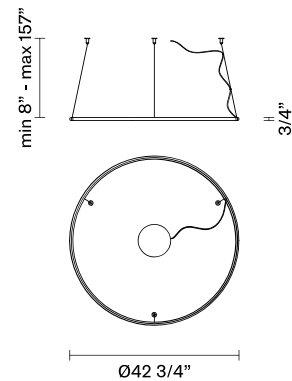

## Description

43" Diameter ring with white painted aluminium structure and diffuser. Ring Only Component. Requires Driver / Canopy.

## Dimensions