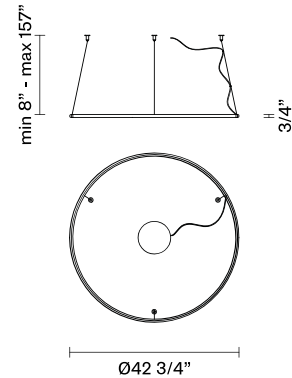

## Dimensions

## Description

43" Diameter ring with bronze painted aluminium structure and diffuser. Ring Only Component. Requires Driver / Canopy.

## Light source and Technical

**Lamp type:** LED 1 x 65W

**Wattage:** 65W

**Color temperature:** 2700K Delivered

**CRI:** 90+

**Lumens:** 6120 Delivered