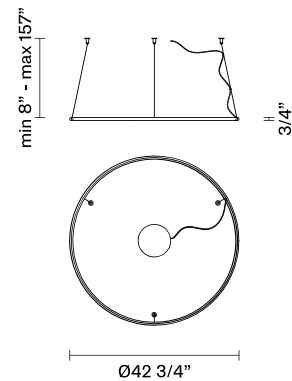

Olympic F45

F45A23V76

Lorenzo Truant

Fixture type

Project name

Dimensions

Material

Aluminum, Plastic

Description

43" Diameter ring with bronze painted aluminium structure and diffuser. Ring Only Component. Requires Driver / Canopy.

Voltage

Based on selected driver

Specs

DRY

Light source and Technical

Lamp type: LED 1 x 65W

Wattage: 65W

Color temperature: 2700K Delivered

CRI: 90+

Lumens: 6120 Delivered