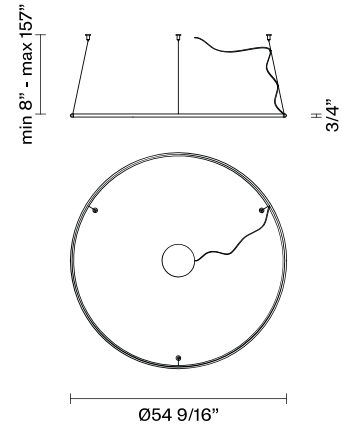

Olympic F45

F45A25V01

Lorenzo Truant

Fixture type

Project name

Description

54.5" Diameter ring with white painted aluminium structure and diffuser. Ring Only Component. Requires Driver / Canopy.

Voltage

Based on selected driver

Specs

DRY

Light source and Technical

Lamp type: LED 1 x 83W

Wattage: 83W

Color temperature: 2700K Delivered

CRI: 90+

Lumens: 7900 Delivered

Dimensions

Material

Aluminum, Plastic

Color

White

Other colors available

Check online www.fabbian.us