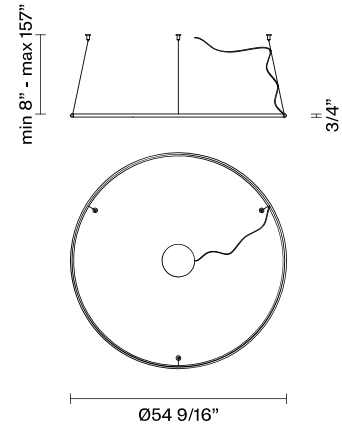

## Description

54.5" Diameter ring with white painted aluminium structure and diffuser. Ring Only Component. Requires Driver / Canopy.

## Light source and Technical

**Lamp type:** LED 1 x 83W

**Wattage:** 83W

**Color temperature:** 2700K Delivered

**CRI:** 90+

**Lumens:** 7900 Delivered

## Dimensions