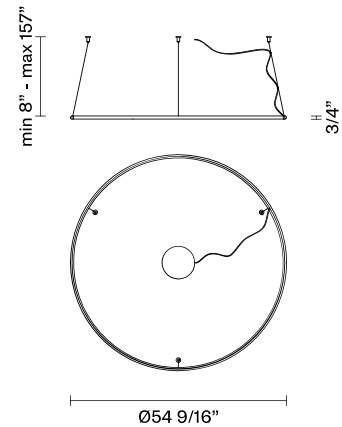

## Description

54.5" Diameter ring with white painted aluminium structure and diffuser. Ring Only Component. Requires Driver / Canopy.

## Light source and Technical

**Lamp type:** LED 1 x 83W

**Wattage:** 83W

**Color temperature:** 2700K Delivered

**CRI:** 90+

**Lumens:** 7900 Delivered

## Dimensions