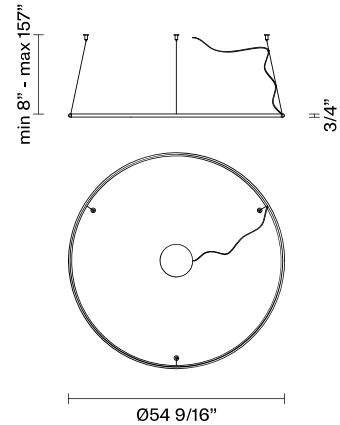

Olympic F45

F45A25V76

Lorenzo Truant

Fixture type

Project name

Dimensions

Material

Aluminum, Plastic

Description

54.5" Diameter ring with bronze painted aluminium structure and diffuser. Ring Only Component. Requires Driver / Canopy.

Voltage

Based on selected driver

Specs

DRY

Light source and Technical

Lamp type: LED 1 x 83W

Wattage: 83W

Color temperature: 2700K Delivered

CRI: 90+

Lumens: 7900 Delivered