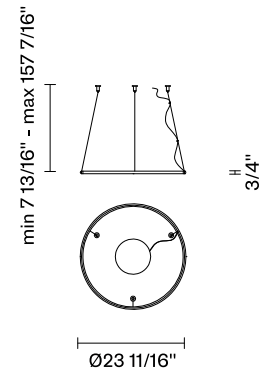

Olympic F45

F45A27V01

Lorenzo Truant

Fixture type

Project name

Description

24" Diameter ring component with white painted aluminium structure and diffuser. Ring Only Component Number (No Canopy). Requires Driver / Canopy.

CRI: 90+

Lumens: 3260 Delivered

Dimensions

Material

Aluminum, Plastic

Color

White

Other colors available