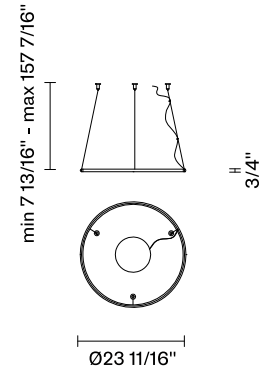

## Dimensions

## Description

24" Diameter ring component with anodized bronze aluminium structure and diffuser. Ring Only Component Number (No Canopy). Requires Driver / Canopy.