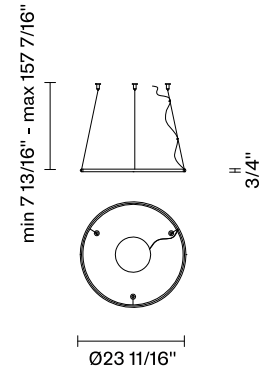

Olympic F45

F45A27V76

Lorenzo Truant

Fixture type

Project name

Dimensions

Material

Aluminum, Plastic

Description

24" Diameter ring component with anodized bronze aluminium structure and diffuser. Ring Only Component Number (No Canopy). Requires Driver / Canopy.

Voltage

Based on selected driver

Specs

DRY

Light source and Technical

Lamp type: LED 1 x 36W

Wattage: 36W

Color temperature: 2700K Delivered

CRI: 90+

Lumens: 3260 Delivered