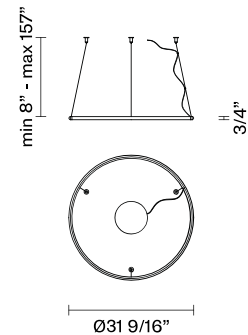

Olympic F45

F45A41V01

Lorenzo Truant

Fixture type

Project name

Description

31" Diameter ring component with white painted aluminium structure and diffuser. Ring Only Component Number (No Canopy). Requires Driver / Canopy.

CRI: 90+

Lumens: 4475 Delivered

Dimensions

Material

Aluminum, Plastic

Color

White

Other colors available