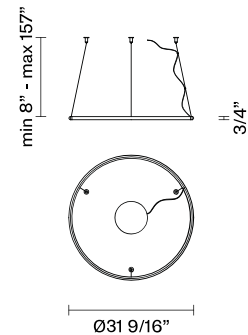

## Description

31" Diameter ring component with white painted aluminium structure and diffuser. Ring Only Component Number (No Canopy). Requires Driver / Canopy.

## Dimensions