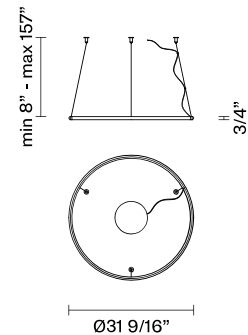

Olympic F45

F45A41V76

Lorenzo Truant

Fixture type

Project name

Dimensions

Material

Aluminum, Plastic

Notes

Compatible with Lutron 96W HiLume Premier L3D0 24V Constant Voltage PWM 0.1% and Soft on / FadeToBlack Reference www.fabbian.us for drivers, connectors, and other system options.

Description

31" Diameter ring component with anodized bronze finish aluminium structure and white diffuser. Ring Only Component Number (No Canopy). Requires Driver / Canopy