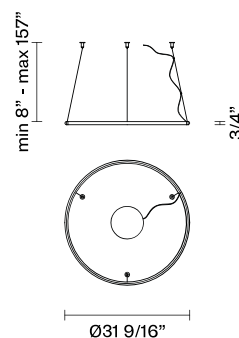

Olympic F45

F45A41V76

Lorenzo Truant

Fixture type

Project name

Dimensions

Material

Aluminum, Plastic

Notes

Compatible with Lutron 96W HiLume Premier L3D0 24V Constant Voltage PWM 0.1% and Soft on / FadeToBlack Reference www.fabbian.us for drivers, connectors, and other system options.

Description

31" Diameter ring component with anodized bronze finish aluminium structure and white diffuser. Ring Only Component Number (No Canopy). Requires Driver / Canopy