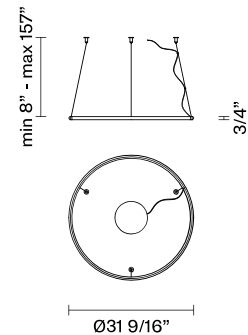

Material

Aluminum, Plastic

Color

Bronze

Other colors available

Check online www.fabbian.us

Included accessories

LED

Not included accessories

Driver and canopy

Notes

Compatible with Lutron 96W HiLume Premier L3D0 24V Constant Voltage PWM 0.1% and Soft on / FadeToBlack Reference www.fabbian.us for drivers, connectors, and other system options.

Description

31" Diameter ring component with anodized bronze finish aluminium structure and white diffuser. Ring Only Component Number (No Canopy). Requires Driver / Canopy

Voltage

Based on selected driver

Specs

DRY

Light source and Technical

Lamp type: LED 1 x 48W

Wattage: 48W

Color temperature: 3700K Delivered

CRI: 90+

Lumens: 4475 Delivered