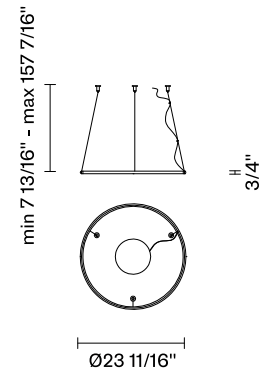

Olympic F45

F45A42V01

Lorenzo Truant

Fixture type

Project name

Description

24" Diameter ring component with white painted aluminium structure and diffuser. Ring Only Component Number (No Canopy). Requires Driver / Canopy.

CRI: 90+

Lumens: 3260 Delivered

Dimensions

Material

Aluminum, Plastic

Color

White

Other colors available