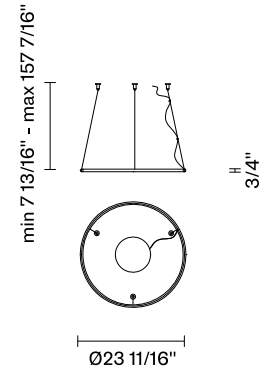

Olympic F45

F45A42V01

Lorenzo Truant

Fixture type

Project name

Description

24" Diameter ring component with white painted aluminium structure and diffuser. Ring Only Component Number (No Canopy). Requires Driver / Canopy.

CRI: 90+

Lumens: 3260 Delivered

Dimensions

Material

Aluminum, Plastic

Color

White

Other colors available