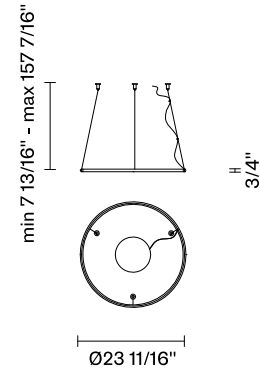

Olympic F45

F45A42V76

Lorenzo Truant

Fixture type

Project name

Dimensions

Description

24" Diameterring component with anodized bronze finished aluminium structure and white diffuser. Ring Only Component Number (No Canopy). Requires Driver / Canopy.