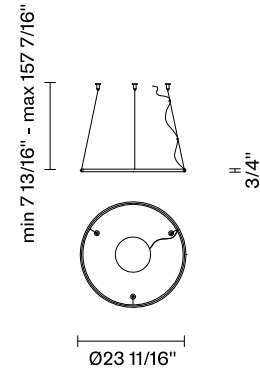

Olympic F45

F45A42V76

Lorenzo Truant

Fixture type

Project name

Dimensions

Material

Aluminum, Plastic

Description

24" Diameterring component with anodized bronze finished aluminium structure and white diffuser. Ring Only Component Number (No Canopy). Requires Driver / Canopy.

Voltage

Based on selected driver

Specs

DRY

Light source and Technical

Lamp type: LED 1 x 36W

Wattage: 36W

Color temperature: 3700K Delivered

CRI: 90+

Lumens: 3260 Delivered