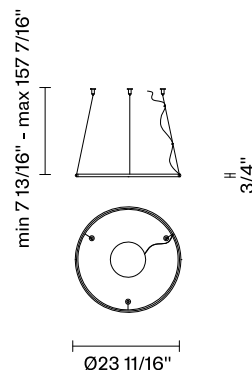

Olympic F45

F45A42V76

Lorenzo Truant

Fixture type

Project name

Dimensions

Description

24" Diameterring component with anodized bronze finished aluminium structure and white diffuser. Ring Only Component Number (No Canopy). Requires Driver / Canopy.