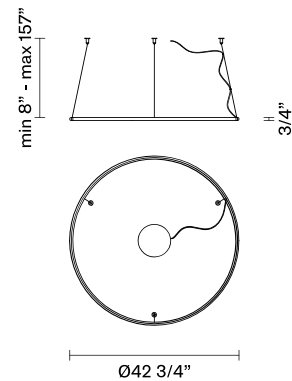

Olympic F45

F45A43V01

Lorenzo Truant

Fixture type

Project name

Dimensions

Material

Aluminum, Plastic

Notes

Compatible with Lutron 96W HiLume Premier L3D0 24V Constant Voltage PWM 0.1% and Soft on / FadeToBlack Reference www.fabbian.us for drivers, connectors, and other system options.

Description

43" Diameter ring component with white painted aluminium structure and diffuser. Ring Only Component Number (No Canopy). Requires Driver / Canopy.