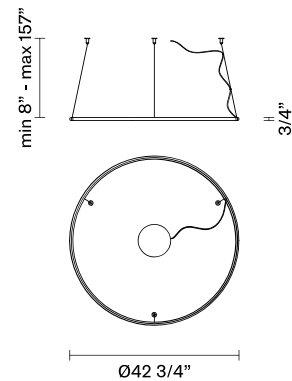

Olympic F45

F45A43V01

Lorenzo Truant

Fixture type

Project name

Description

43" Diameter ring component with white painted aluminium structure and diffuser. Ring Only Component Number (No Canopy). Requires Driver / Canopy.

CRI: 90+

Lumens: 6120 Delivered

Dimensions

Material

Aluminum, Plastic

Color

White

Other colors available