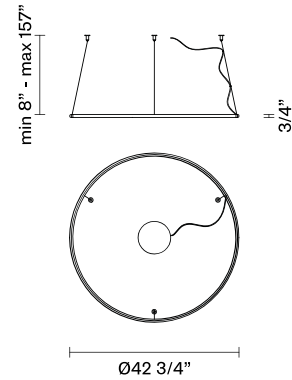

Olympic F45

F45A43V76

Lorenzo Truant

Fixture type

Project name

Dimensions

Material

Aluminum, Plastic

Notes

Compatible with Lutron 96W HiLume Premier L3D0 24V Constant Voltage PWM 0.1% and Soft on / FadeToBlack Reference www.fabbian.us for drivers, connectors, and other system options.

Description

43" Diameter ring component with anodized bronze finished aluminium structure and white diffuser. Ring Only Component Number (No Canopy). Requires Driver / Canopy.