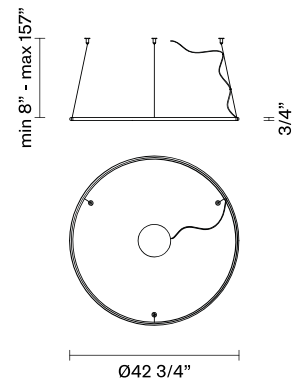

Olympic F45

F45A43V76

Lorenzo Truant

Fixture type

Project name

Dimensions

Material

Aluminum, Plastic

Notes

Compatible with Lutron 96W HiLume Premier L3D0 24V Constant Voltage PWM 0.1% and Soft on / FadeToBlack Reference www.fabbian.us for drivers, connectors, and other system options.

Description

43" Diameter ring component with anodized bronze finished aluminium structure and white diffuser. Ring Only Component Number (No Canopy). Requires Driver / Canopy.