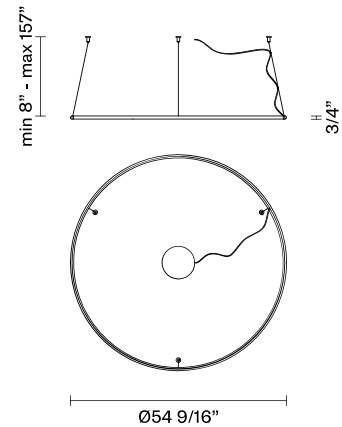

## Description

55" Diameter ring component with white painted aluminium structure and diffuser. Ring Only Component Number (No Canopy). Requires Driver / Canopy.

## Light source and Technical

**Lamp type:** LED 1 x 83W

**Wattage:** 83W

**Color temperature:** 3700K Delivered

**CRI:** 90+

**Lumens:** 7900 Delivered

## Dimensions