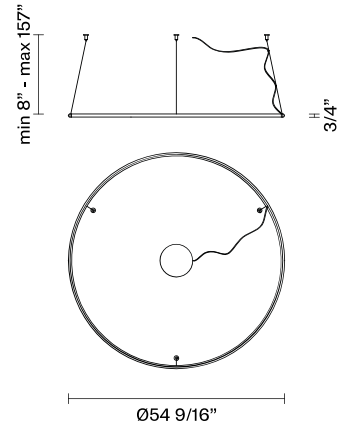

## Description

55" Diameter ring component with white painted aluminium structure and diffuser. Ring Only Component Number (No Canopy). Requires Driver / Canopy.

## Light source and Technical

**Lamp type:** LED 1 x 83W

**Wattage:** 83W

**Color temperature:** 3700K Delivered

**CRI:** 90+

**Lumens:** 7900 Delivered

## Dimensions