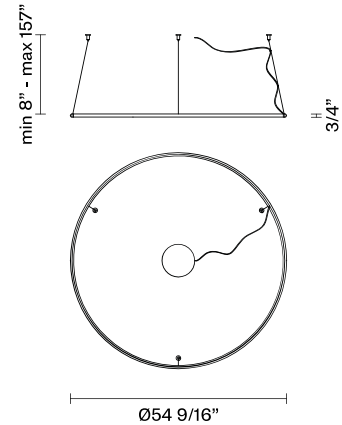

## Dimensions

## Description

55" Diameter ring component with anodized bronze finished aluminium structure and white diffuser. Ring Only Component Number (No Canopy). Requires Driver / Canopy

## Light source and Technical

**Lamp type:** LED 1 x 83W

**Wattage:** 83W

**Color temperature:** 3700K Delivered

**CRI:** 90+

**Lumens:** 7900 Delivered