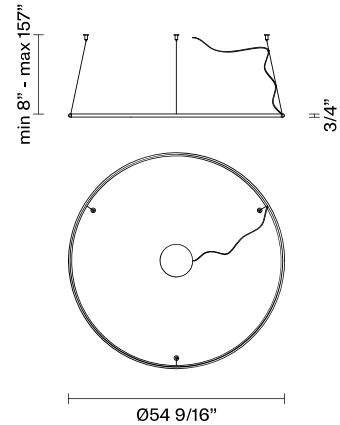

Olympic F45

F45A44V76

Lorenzo Truant

Fixture type

Project name

Dimensions

Material

Aluminum, Plastic

Notes

Compatible with Lutron 96W HiLume Premier L3D0 24V Constant Voltage PWM 0.1% and Soft on / FadeToBlack Reference www.fabbian.us for drivers, connectors, and other system options.

Description

55" Diameter ring component with anodized bronze finished aluminium structure and white diffuser. Ring Only Component Number (No Canopy). Requires Driver / Canopy