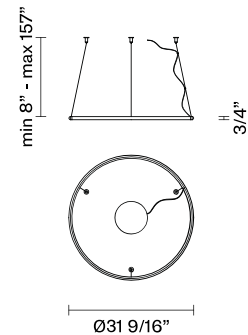

Olympic F45

F45A61V01

Lorenzo Truant

Fixture type

Project name

Description

31" Diameter ring component with white painted aluminium structure and diffuser. Ring Only Component Number (No Canopy). Requires Driver / Canopy

CRI: 90+

Lumens: 4475 Delivered

Dimensions

Material

Aluminum, Plastic

Color

White

Other colors available