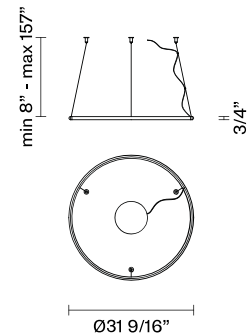

## Description

31" Diameter ring component with white painted aluminium structure and diffuser. Ring Only Component Number (No Canopy). Requires Driver / Canopy

## Dimensions