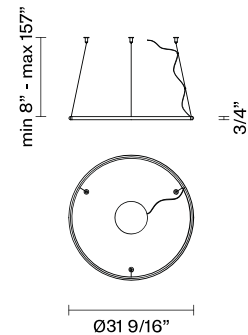

Olympic F45

F45A61V76

Lorenzo Truant

Fixture type

Project name

Dimensions

Material

Aluminum, Plastic

Notes

Compatible with Lutron 96W HiLume Premier L3D0 24V Constant Voltage PWM 0.1% and Soft on / FadeToBlack Reference www.fabbian.us for drivers, connectors, and other system options.

Description

31" Diameter ring component with anodized bronze finish aluminium structure and white diffuser. Ring Only Component Number (No Canopy). Requires Driver / Canopy.