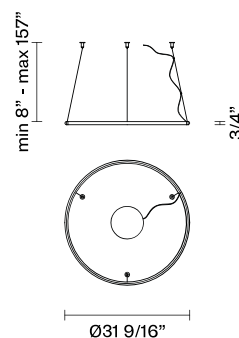

## Dimensions

## Description

31" Diameter ring component with anodized bronze finish aluminium structure and white diffuser. Ring Only Component Number (No Canopy). Requires Driver / Canopy.