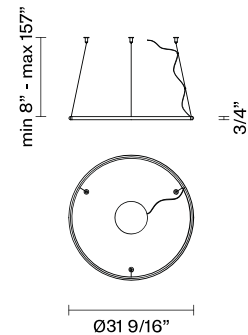

Olympic F45

F45A61V76

Lorenzo Truant

Fixture type

Project name

Dimensions

Description

31" Diameter ring component with anodized bronze finish aluminium structure and white diffuser. Ring Only Component Number (No Canopy). Requires Driver / Canopy.