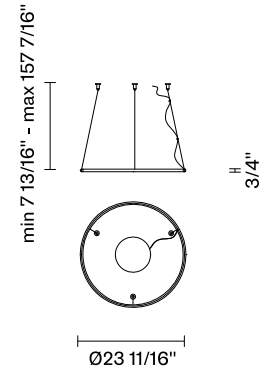

Olympic F45

F45A62V01

Lorenzo Truant

Fixture type

Project name

Description

24" Diameter ring component with white painted aluminium structure and diffuser. Ring Only Component Number (No Canopy). Requires Driver / Canopy.

CRI: 90+

Lumens: 3260 Delivered

Dimensions

Material

Aluminum, Plastic

Color

White

Other colors available