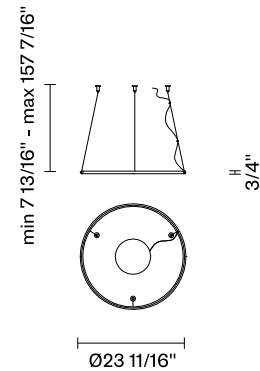

## Description

24" Diameter ring component with white painted aluminium structure and diffuser. Ring Only Component Number (No Canopy). Requires Driver / Canopy.

## Dimensions