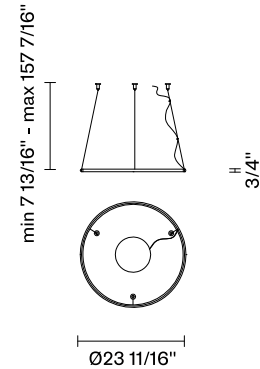

Olympic F45

F45A62V76

Lorenzo Truant

Fixture type

Project name

Dimensions

Description

24" Diameter ring component with anodized bronze finished aluminium structure and white diffuser. Ring Only Component Number (No Canopy). Requires Driver / Canopy.