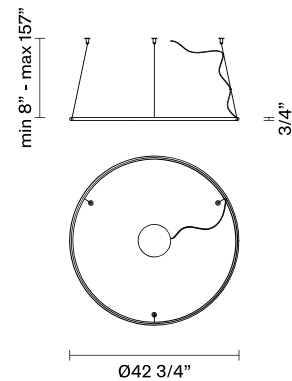

Olympic F45

F45A63V01

Lorenzo Truant

Fixture type

Project name

Description

43" Diameter ring component with white painted aluminium structure and diffuser. Ring Only Component Number (No Canopy). Requires Driver / Canopy.

CRI: 90+

Lumens: 6120 Delivered

Dimensions

Material

Aluminum, Plastic

Color

White

Other colors available