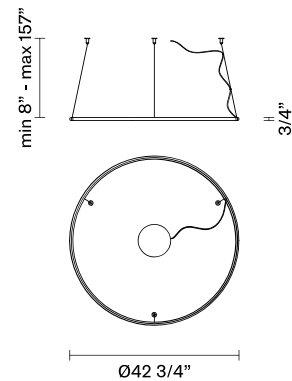

## Description

43" Diameter ring component with white painted aluminium structure and diffuser. Ring Only Component Number (No Canopy). Requires Driver / Canopy.

## Dimensions