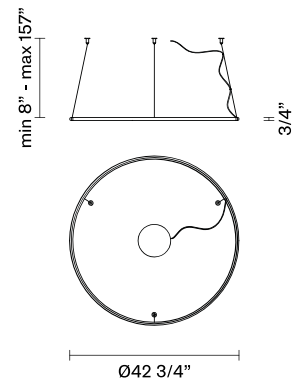

Olympic F45

F45A63V76

Lorenzo Truant

Fixture type

Project name

Dimensions

Material

Aluminum, Plastic

Notes

Compatible with Lutron 96W HiLume Premier L3D0 24V Constant Voltage PWM 0.1% and Soft on / FadeToBlack Reference www.fabbian.us for drivers, connectors, and other system options.

Description

43" Diameter ring component with anodized bronze finished aluminium structure and white diffuser. Ring Only Component Number (No Canopy). Requires Driver / Canopy.