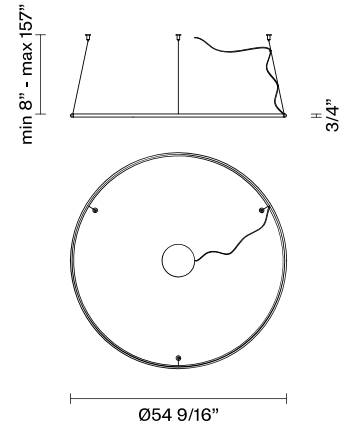

## Description

55" Diameter ring component with white painted aluminium structure and diffuser. Ring Only Component Number (No Canopy). Requires Driver / Canopy.

## Light source and Technical

**Lamp type:** LED 1 x 83W

**Wattage:** 83W

**Color temperature:** 3200K Delivered

**CRI:** 90+

**Lumens:** 7900 Delivered

## Dimensions