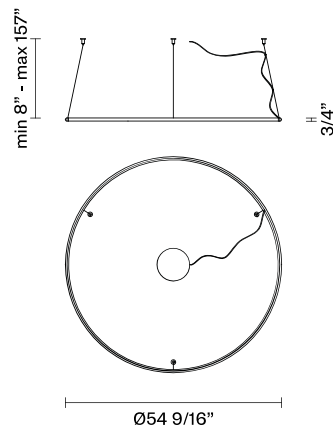

## Description

55" Diameter ring component with white painted aluminium structure and diffuser. Ring Only Component Number (No Canopy). Requires Driver / Canopy.

## Light source and Technical

**Lamp type:** LED 1 x 83W

**Wattage:** 83W

**Color temperature:** 3200K Delivered

**CRI:** 90+

**Lumens:** 7900 Delivered

## Dimensions