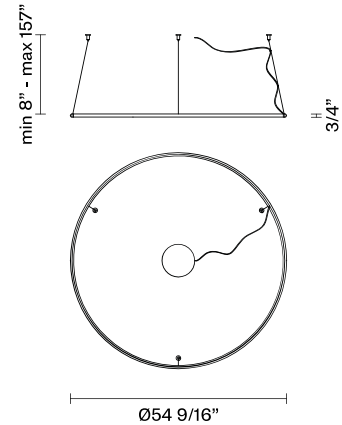

Olympic F45

F45A64V76

Lorenzo Truant

Fixture type

Project name

Dimensions

Description

55" Diameter ring component with anodized bronze finished aluminium structure and white diffuser. Ring Only Component Number (No Canopy). Requires Driver / Canopy.

Voltage

Based on selected driver

Specs

DRY

Light source and Technical

Lamp type: LED 1 x 83W

Wattage: 83W

Color temperature: 3200K Delivered