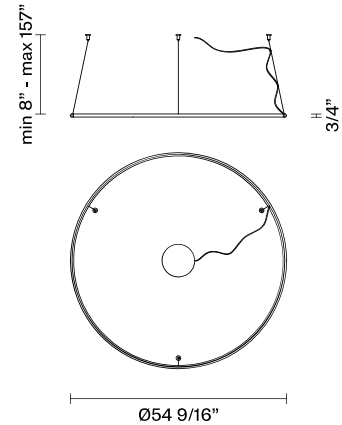

## Dimensions

## Description

55" Diameter ring component with anodized bronze finished aluminium structure and white diffuser. Ring Only Component Number (No Canopy). Requires Driver / Canopy.

## Light source and Technical

**Lamp type:** LED 1 x 83W

**Wattage:** 83W

**Color temperature:** 3200K Delivered

**CRI:** 90+

**Lumens:** 7900 Delivered