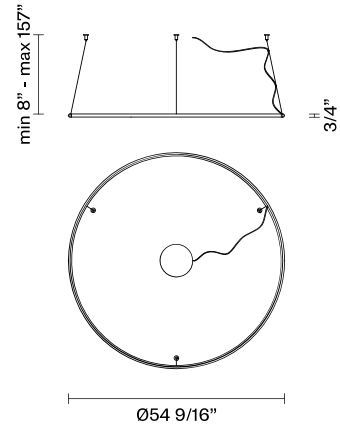

## Dimensions

## Description

55" Diameter ring component with anodized bronze finished aluminium structure and white diffuser. Ring Only Component Number (No Canopy). Requires Driver / Canopy.

## Light source and Technical

**Lamp type:** LED 1 x 83W

**Wattage:** 83W

**Color temperature:** 3200K Delivered

**CRI:** 90+

**Lumens:** 7900 Delivered