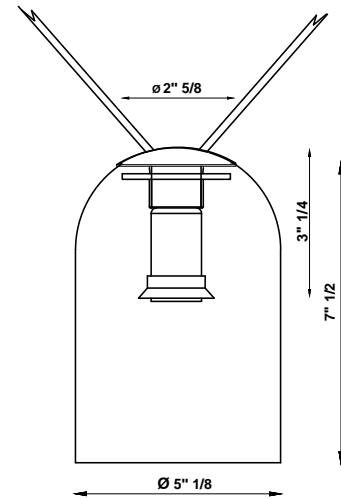

XY&Z F63

F63L01A02

Gensler

Fixture type

Project name

Dimensions

Material

Hand blown glass