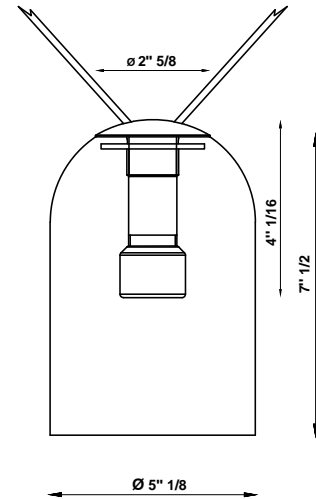

Wattage: 6W

Color temperature: 2700K

CRI: 90+

Dimensions

Material

Hand blown glass

Color

Clear