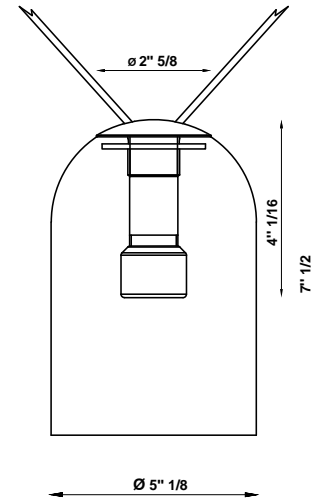

Wattage: 6W

Color temperature: 2700K

CRI: 90+

Dimensions

Material

Hand blown glass

Color

Clear