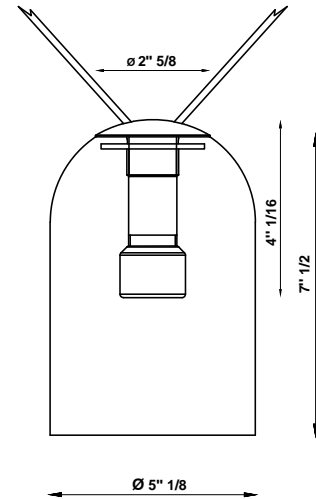

Wattage: 6W

Color temperature: 3000K

CRI: 90+

Dimensions

Material

Hand blown glass

Color

Clear