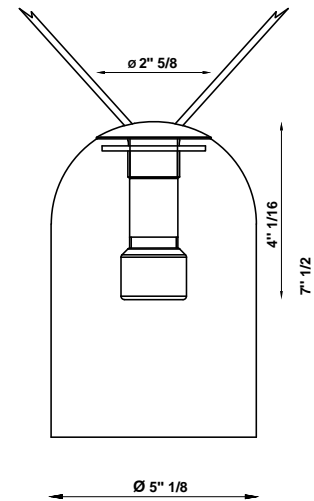

Wattage: 6W

Color temperature: 3000K

CRI: 90+

Dimensions

Material

Hand blown glass

Color

Clear