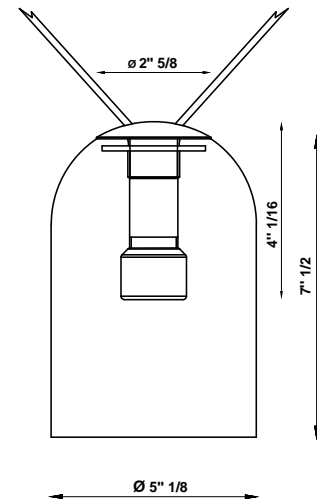

Material

Hand blown glass

Color

☐ Clear

Other colors available

Check online www.fabbian.us

Included accessories

LED module, clear external glass diffuser

Not included accessories

F63V Interl Glass, F63M Canopy, Remote Driver

Notes

Component only for use with XY&Z F63 pendant system. Reference fabbian.us/group/xyz-f63/ for full list of components.

Features

Hand blown glass