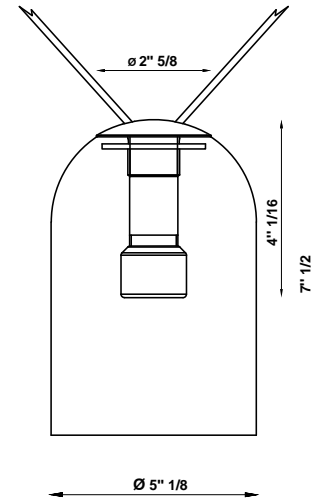

XY&Z F63

F63L04A02

Gensler

Fixture type

Project name

Description

LED pendant light module with external glass component. Includes 15 feet of black cord, clear hand blown glass external diffuser, and 3500K LED module.

Wattage: 6W

Color temperature: 3500K

CRI: 90+

Dimensions

Material

Hand blown glass

Color

Clear