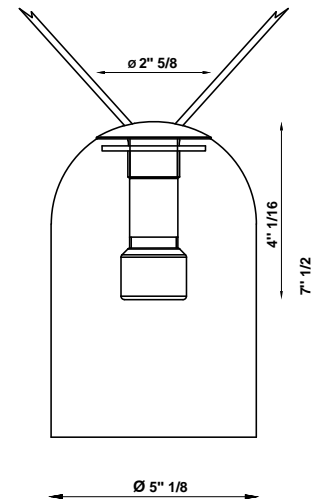

XY&Z F63

F63L04A02

Gensler

Fixture type

Project name

Description

LED pendant light module with external glass component. Includes 15 feet of black cord, clear hand blown glass external diffuser, and 3500K LED module.

Wattage: 6W

Color temperature: 3500K

CRI: 90+

Dimensions

Material

Hand blown glass

Color

Clear