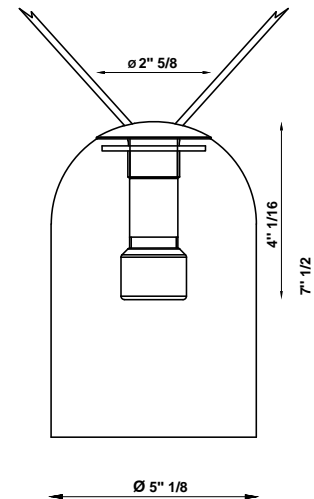

XY&Z F63

F63L05A02

Gensler

Fixture type

Project name

Description

LED pendant light module with external glass component. Includes 15 feet of black cord, clear hand blown glass external diffuser, and 4000K LED module.

CRI: 90+

Dimensions

Material

Hand blown glass

Color

Clear

Other colors available

Check online www.fabbian.us