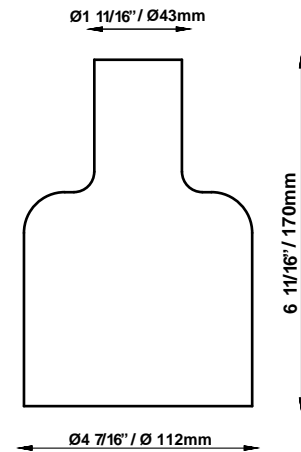

XY&Z F63
F63V0102
Gensler

Fixture type

Project name

Description

Hand blown internal glass component for XY&Z pendant. Licorice glass with slick (smooth) texture.

Specs

DRY

Dimensions