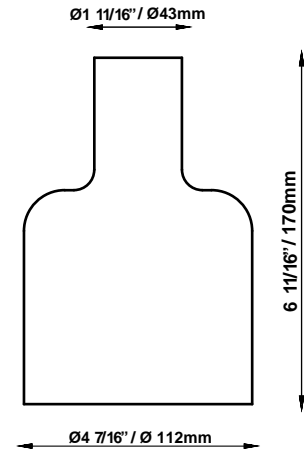

XY&Z F63
F63V0102
Gensler

Fixture type

Project name

Dimensions

Material

Hand-blown glass

Color

 Licorice

Description

Hand blown internal glass component for XY&Z pendant. Licorice glass with slick (smooth) texture.

Specs

DRY