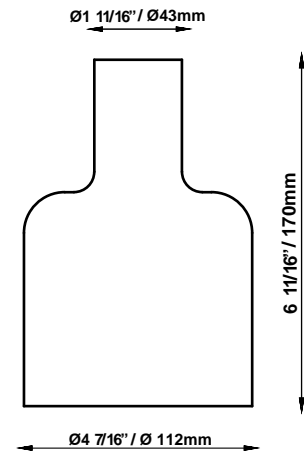

XY&Z F63
F63V0102
Gensler

Fixture type

Project name

Description

Hand blown internal glass component for XY&Z pendant. Licorice glass with slick (smooth) texture.

Specs

DRY

Dimensions