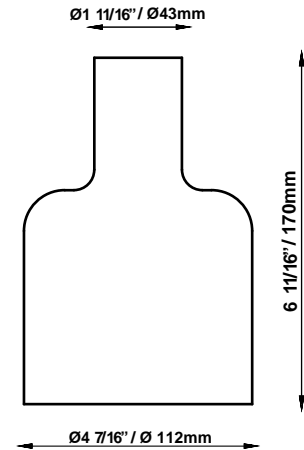

XY&Z F63
F63V0102
Gensler

Fixture type

Project name

Dimensions

Material

Hand-blown glass

Color

 Licorice

Description

Hand blown internal glass component for XY&Z pendant. Licorice glass with slick (smooth) texture.

Specs

DRY