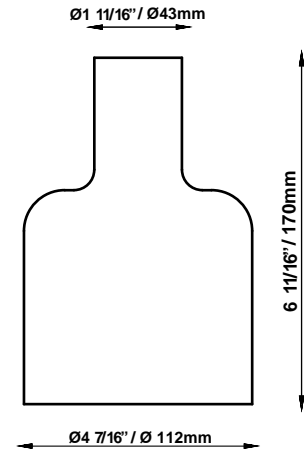

XY&Z F63

F63V0143

Gensler

Fixture type

Project name

Dimensions

Material

Hand-blown glass

Description

Hand blown internal glass component for XY&Z pendant. Clear glass with slick (smooth) texture.

Specs

DRY