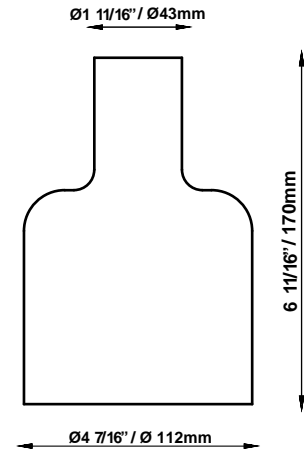

XY&Z F63
F63V0143
Gensler

Fixture type

Project name

Dimensions

Material

Hand-blown glass

Color

 Sea Glass

Description

Hand blown internal glass component for XY&Z pendant. Clear glass with slick (smooth) texture.

Specs

DRY