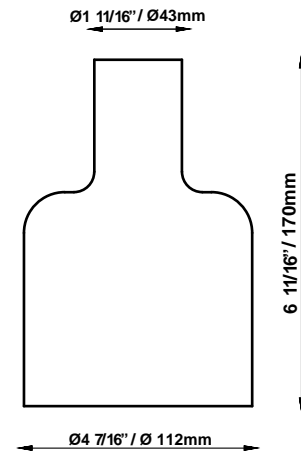

XY&Z F63
F63V0202
Gensler

Fixture type

Project name

Description

Hand blown internal glass component for XY&Z pendant. Licorice glass with rigadin (striped) texture.

Specs

DRY

Dimensions