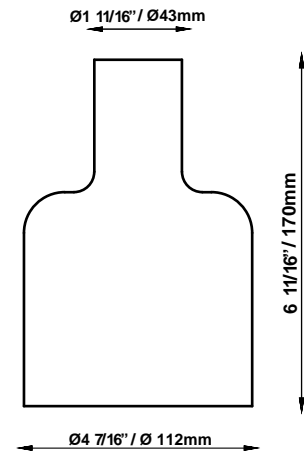

XY&Z F63
F63V0202
Gensler

Fixture type

Project name

Description

Hand blown internal glass component for XY&Z pendant. Licorice glass with rigadin (striped) texture.

Specs

DRY

Dimensions