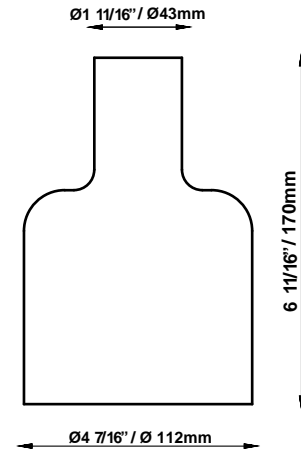

DRY

Dimensions

Material

Hand-blown glass

Color

 Bronze

Other colors available

Check online www.fabbian.us