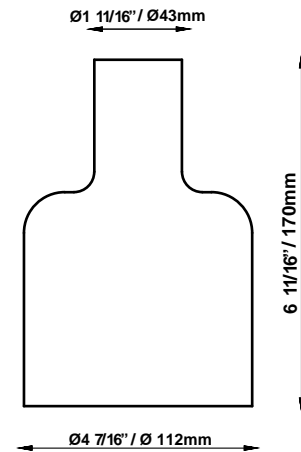

XY&Z F63
F63V0276
Gensler

Fixture type
Project name

Description

Hand blown internal glass component for XY&Z pendant. Bronze glass with rigadin (striped) texture.

Specs

DRY

Dimensions

Material