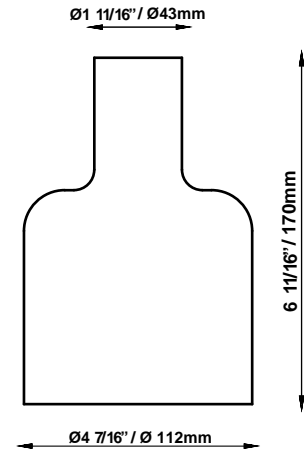

DRY

Dimensions

Material

Hand-blown glass

Color

 Bronze

Other colors available

Check online www.fabbian.us