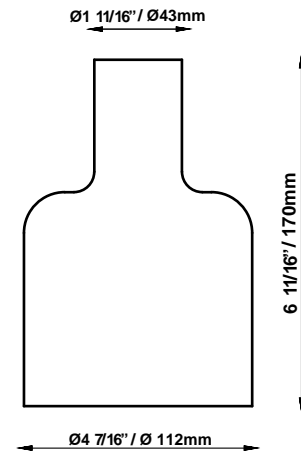

XY&Z F63
F63V0300
Gensler

Fixture type
Project name

Description

Hand blown internal glass component for XY&Z pendant. Clear glass with balton (diamonds) texture.

Specs

DRY

Dimensions

Material