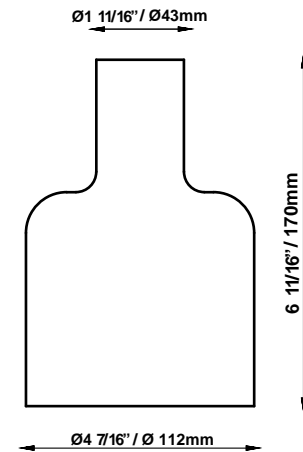

XY&Z F63
F63V0300
Gensler

Fixture type
Project name

Description

Hand blown internal glass component for XY&Z pendant. Clear glass with balton (diamonds) texture.

Specs

DRY

Dimensions

Material