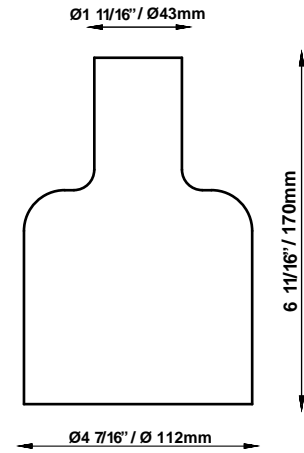

DRY

Dimensions

Material

Hand-blown glass

Color

Clear

Other colors available

Check online www.fabbian.us