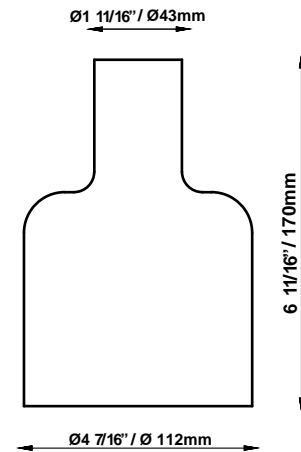

DRY

Dimensions

Material

Hand-blown glass

Color

Sea Glass

Other colors available

Check online www.fabbian.us