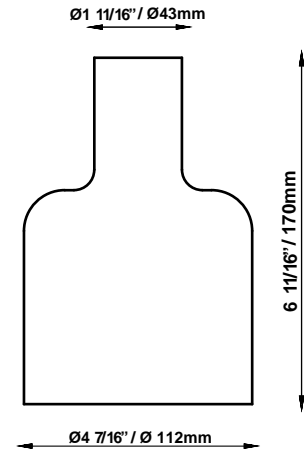

XY&Z F63

F63V0343

Gensler

Fixture type

Project name

Dimensions

Material

Hand-blown glass