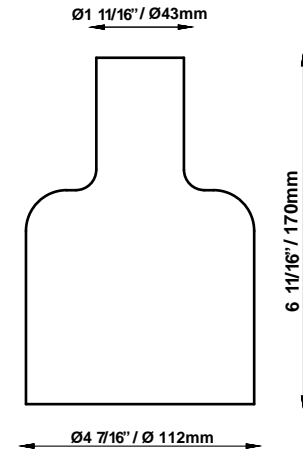

XY&Z F63

F63V0440

Gensler

Fixture type

Project name

Dimensions

Material

Hand-blown glass