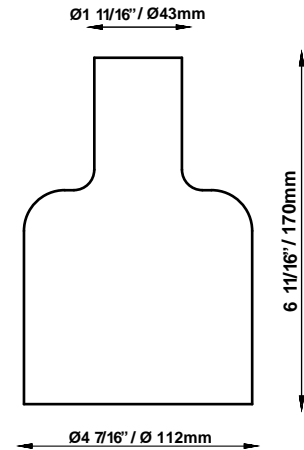

XY&Z F63
F63V0476
Gensler

Fixture type

Project name

Dimensions

Material

Hand-blown glass

Color

 Bronze