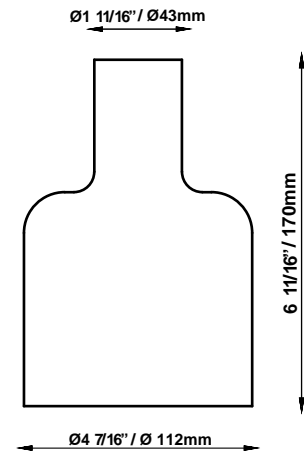

XY&Z F63
F63V0476
Gensler

Fixture type
Project name

Dimensions

Material

Hand-blown glass

Color

 Bronze

Other colors available