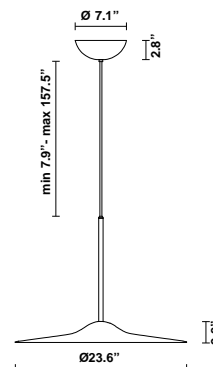

Acustica F58

F58A71A32

Gio Minelli & Marco Fossati

Fixture type

Project name

Dimensions

Material

Recycled PET, PMMA, Aluminum

Color

 Coral

Other colors available

Check online www.fabbian.us

Included accessories

LED, Driver

Weight Lamp

6.6lbs (3Kg)

Lamp type: LED

Wattage: 20W

Color temperature: 3000K

CRI: 90

Lumens: 1604